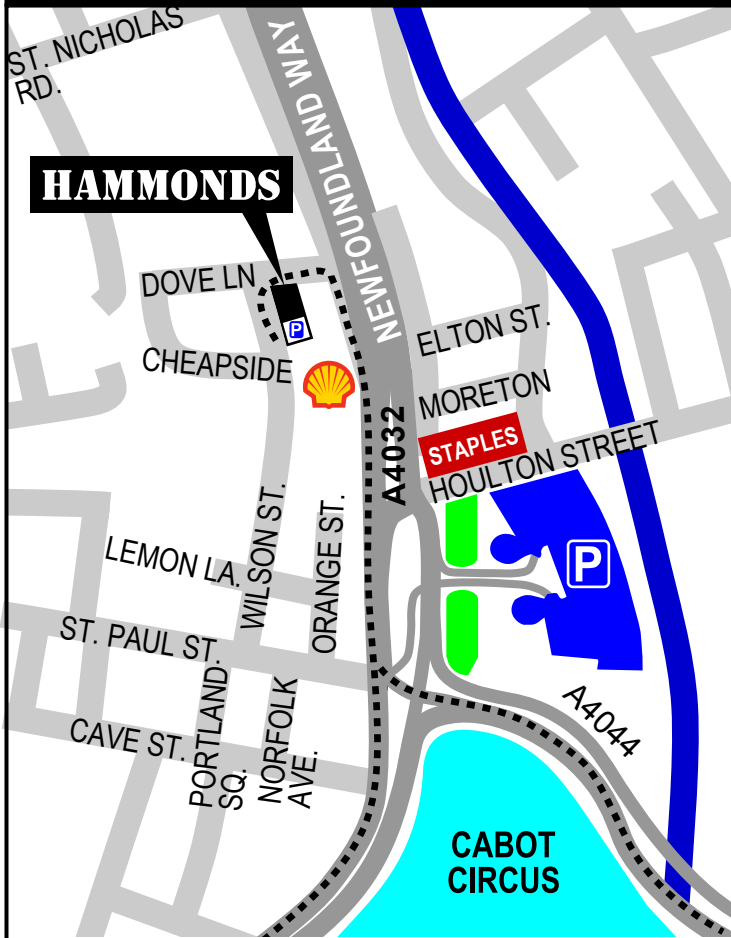

## MAP & DIRECTIONS TO FC HAMMONDS

### From the Centre of Bristol

As you come North on Newfoundland Way, turn off as if you were going to the Shell / Spar, but just after the Shell Station turn left into Dove Lane and then left again into Wilson St.

Please park in the FC Hammonds car parking area on Wilson St.

The entrance to FC Hammonds is on Dove Lane.

### From J3 of the M32

As you come South from Junction 3 of the M32 it is not possible to turn right into St. Pauls, so you need to go to the bottom of the A4032, then left onto the A4044 and then completely around the roundabout to come back on yourself. Then follow signs to the M32 and when you are going North again on Newfoundland Way follow the directions above.