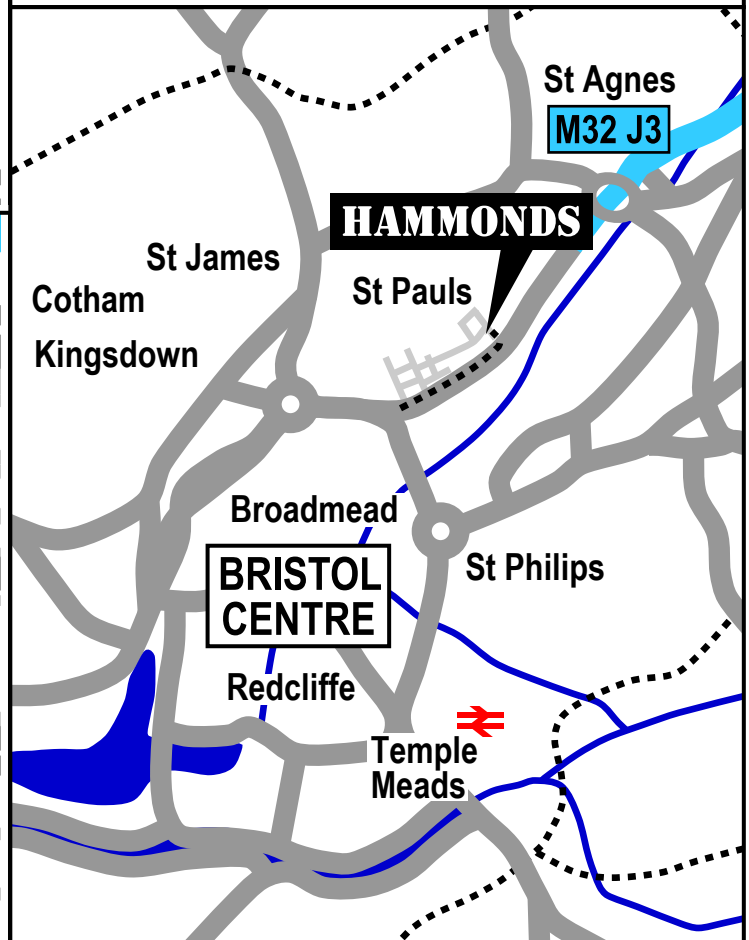

## MAP & DIRECTIONS TO FC HAMMONDS

### From the Centre of Bristol

As you come North on Newfoundland Way, turn off as if you were going to the Shell / Spar, but just after the Shell Station turn left into Dove Lane and then left again into Wilson St.

Please park in the FC Hammonds car parking area on Wilson St.

The entrance to FC Hammonds is on Dove Lane.

### From J3 of the M32

As you come South from Junction 3 of the M32 it is not possible to turn right into St. Pauls, so you need to go to the bottom of the A4032, then left onto the A4044 and then completely around the roundabout to come back on yourself. Then follow signs to the M32 and when you are going North again on Newfoundland Way follow the directions above.