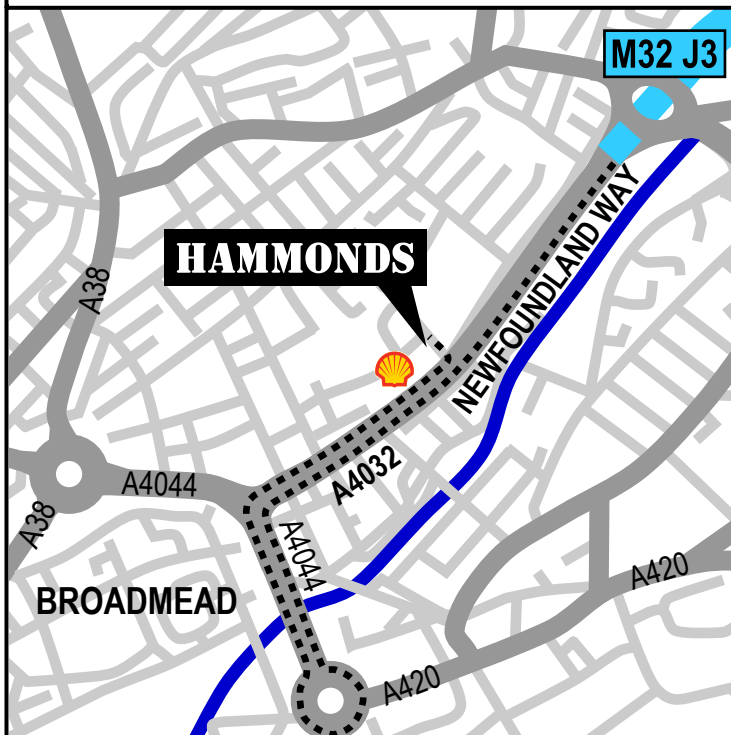

## MAP & DIRECTIONS TO FC HAMMONDS

### From the Centre of Bristol

As you come North on Newfoundland Way, turn off as if you were going to the Shell / Spar, but just after the Shell Station turn left into Dove Lane and then left again into Wilson St.

### From J3 of the M32

As you come South from Junction 3 of the M32 it is not possible to turn right into St. Pauls, so you need to go to the bottom of the A4032, then left onto the A4044 and then completely around the roundabout to come back on yourself. Then follow signs to the M32 and when you are going North again on Newfoundland Way follow the directions above.